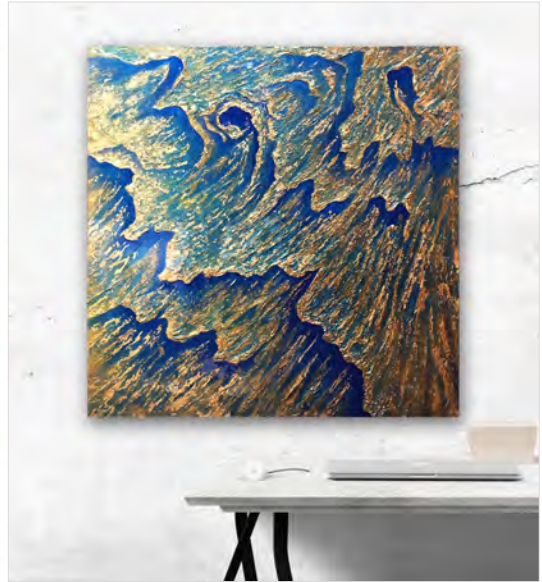

Being Free

Mixed media bas relief painting including gold and copper leaf, metallic plaster, and acrylic on wood panel, 60" x 60" x 3.25"

Being Free

Gold and copper leaf reflect light in a metallic flash

Times Change

Bas relief gallery wraps around sides

Gold and copper leaf reflect light in a metallic flash

Mixed media bas relief painting including gold and copper leaf, metallic plaster, and acrylic on wood panel, 48" x 48" x 3.5"

It Comes in Waves

Mixed media bas relief painting including gold leaf, metallic plaster, resin, and acrylic on wood panel, 48" x 48" x 2.75"

It Comes in Waves

Mixed media bas relief painting including gold leaf, metallic plaster, resin, and acrylic on wood panel, 48" x 48" x 2.75"

It Comes to You

Mixed media painting including crushed stone, glass, metals, resin, and acrylic on wood panel 48" x 48" x 2.75"

It Comes to You

Resin surface is reflective like water

Metal flecks sparkle in the light of the room