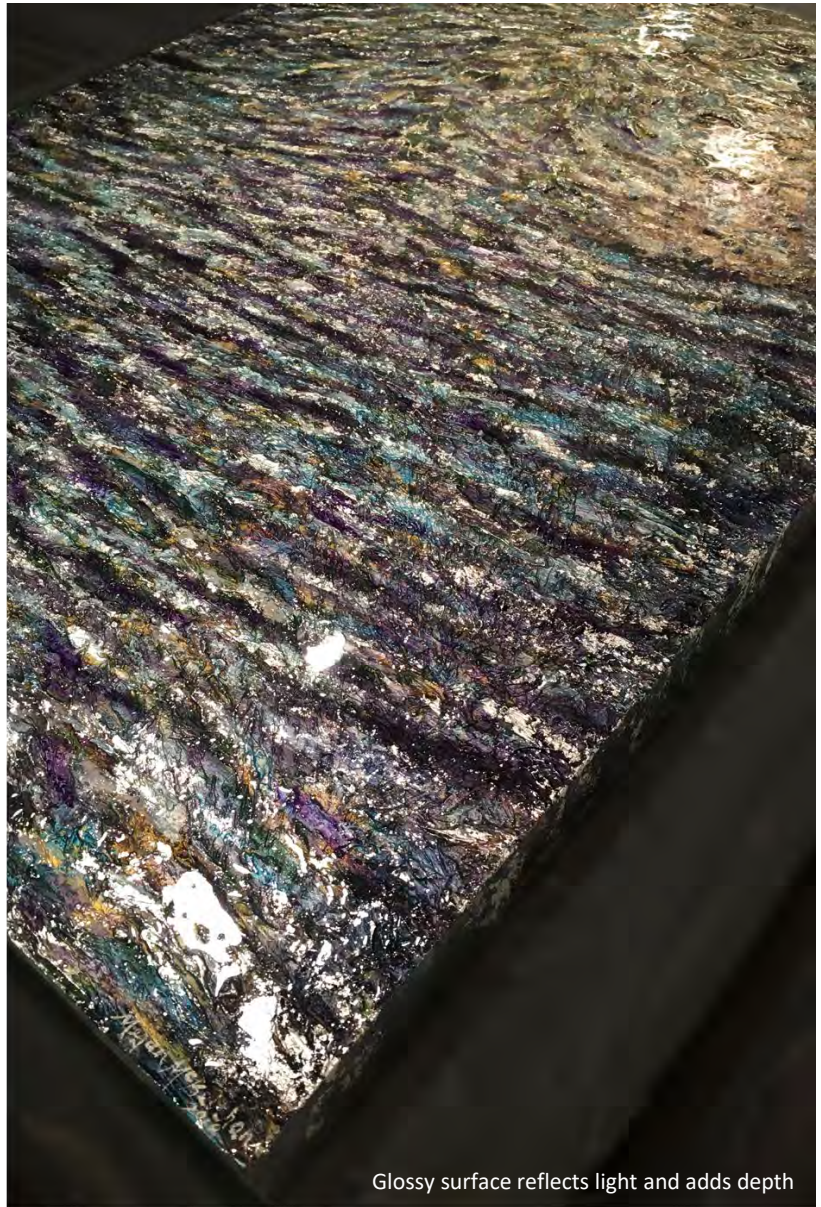

Anticipation

Mixed media bas relief painting including silver leaf, metallic plaster, and acrylic on wood panel, 31" x 41" x 1.75"