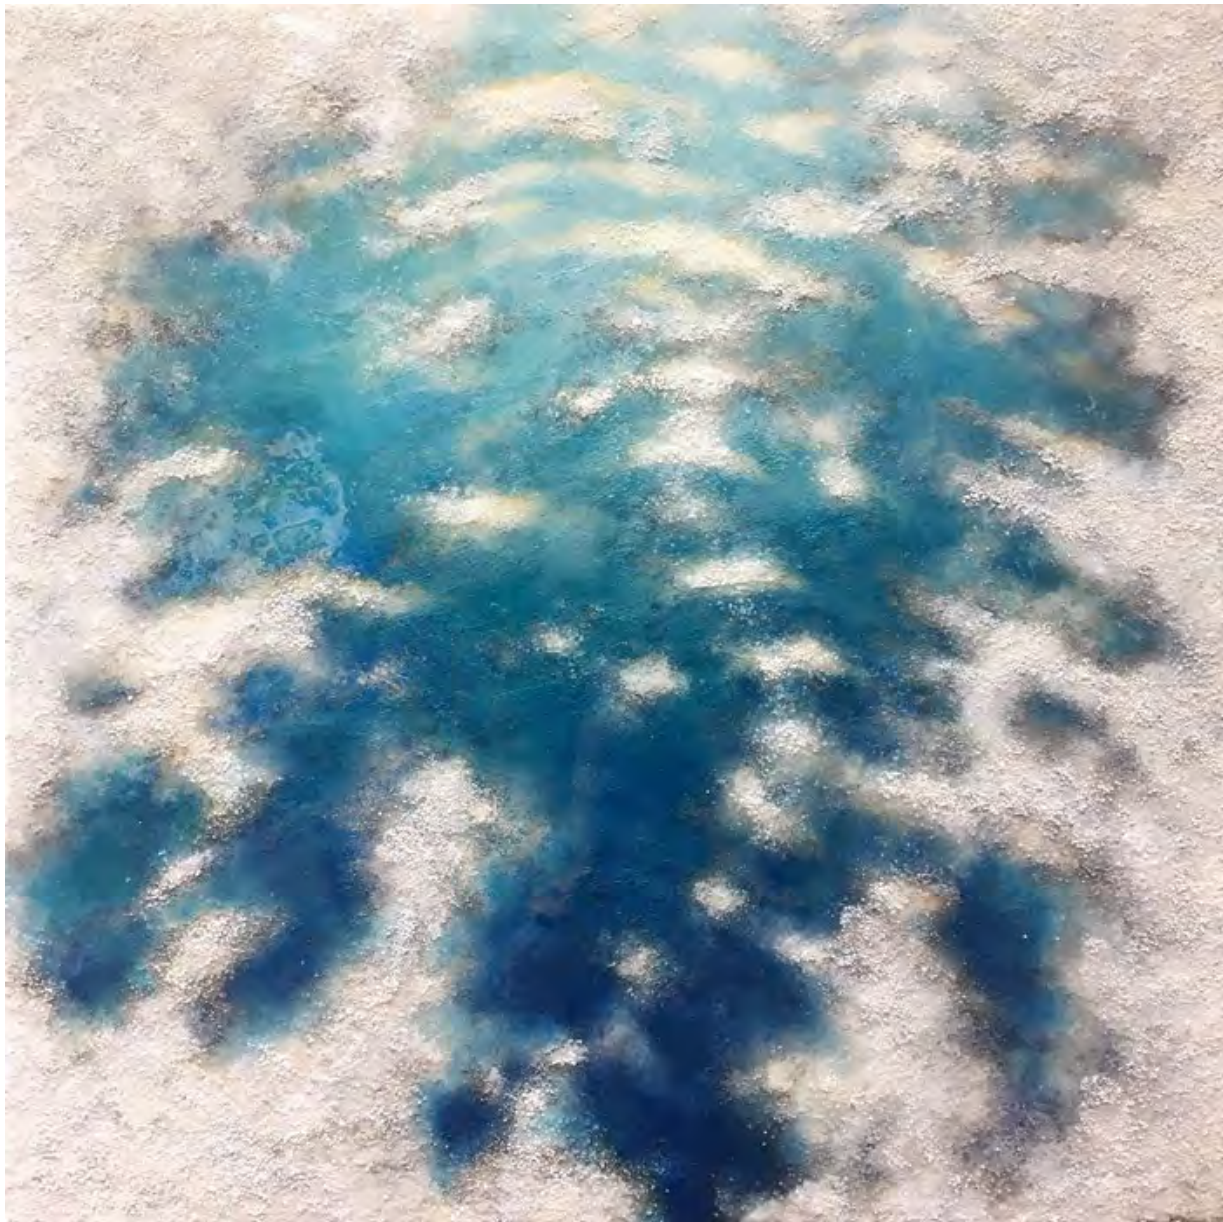

There Is Always a Path

Mixed media painting including crushed stone, glass, metals, resin, and acrylic on wood panel, 48" x 48" x 2.75"