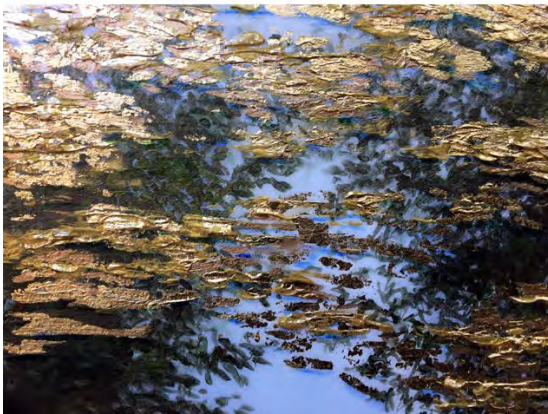

Growing Through

Mixed media painting including gold leaf, metallic acrylic, and resin on gallery wrapped canvas 58" x 94" x 2"