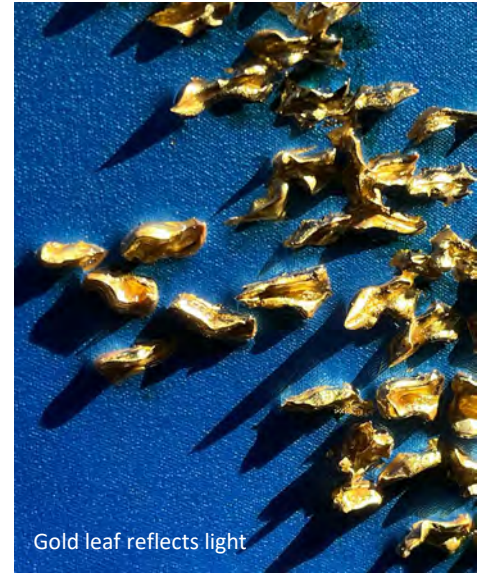

Surfacing

Resin surface is reflective like water

Gold leaf reflects light