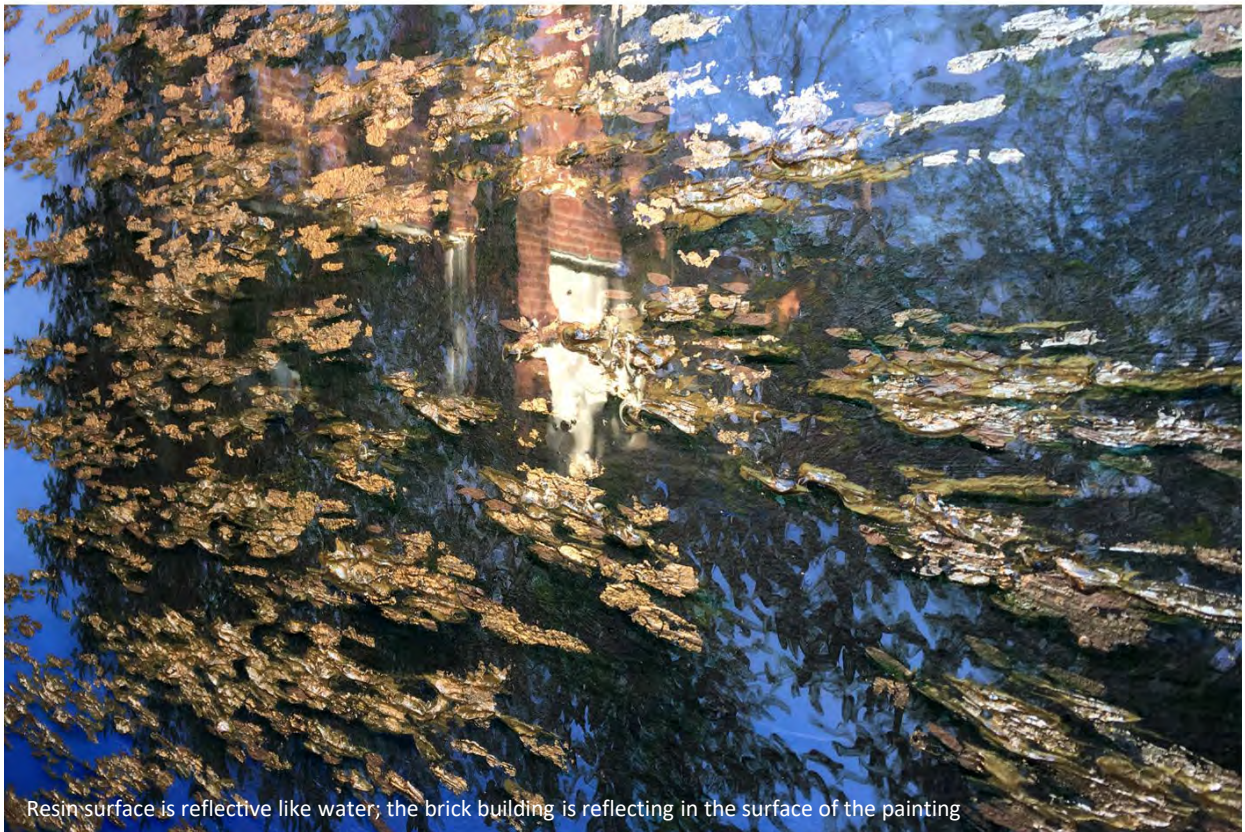

Gold leaf reflects light in a metallic flash

Resin surface is reflective like water; the brick building is reflecting in the surface of the painting

Mixed media painting including gold leaf, metallic acrylic, and resin on gallery wrapped canvas 60" x 96" x 2"