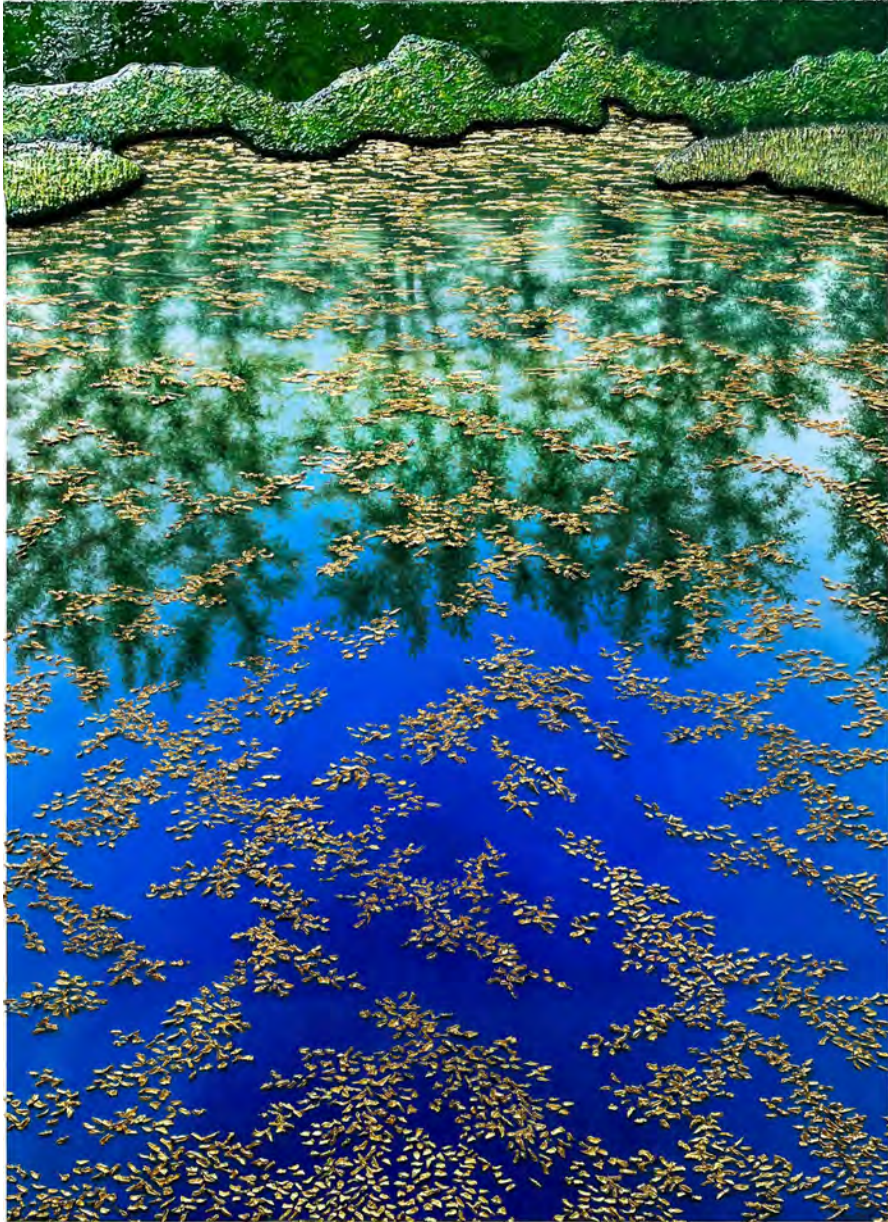

Surfacing

Mixed media painting including gold leaf, metallic acrylic, and resin on gallery wrapped canvas 48" x 66" x 2"