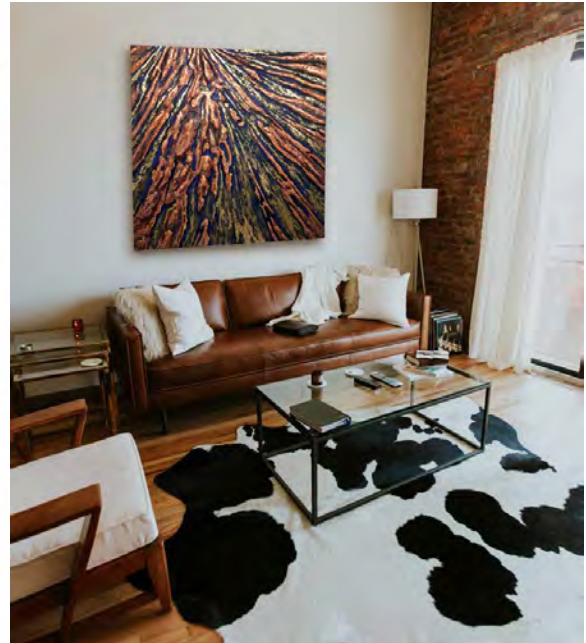

Being Free

Mixed media bas relief painting including gold and copper leaf, metallic plaster, and acrylic on wood panel, 60" x 60" x 3.25"

Being Free

Gold and copper leaf reflect light in a metallic flash