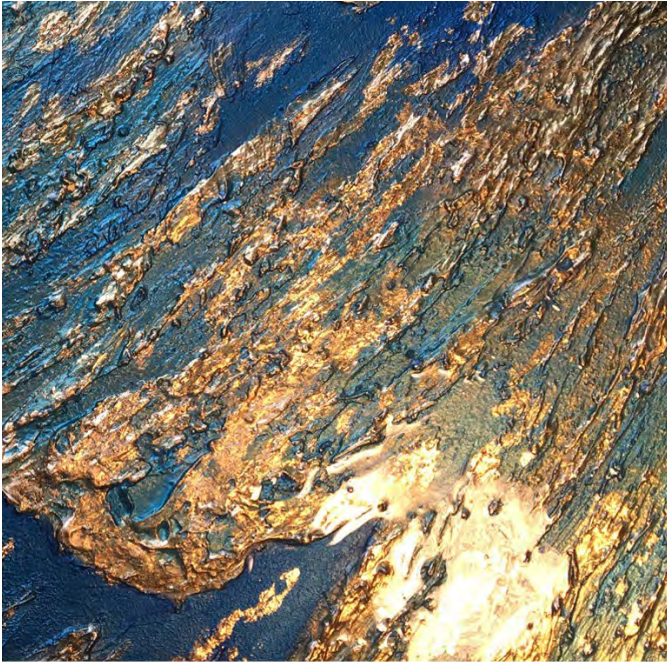

It Comes in Waves

Mixed media bas relief painting including gold leaf, metallic plaster, resin, and acrylic on wood panel, 48" x 48" x 2.75"