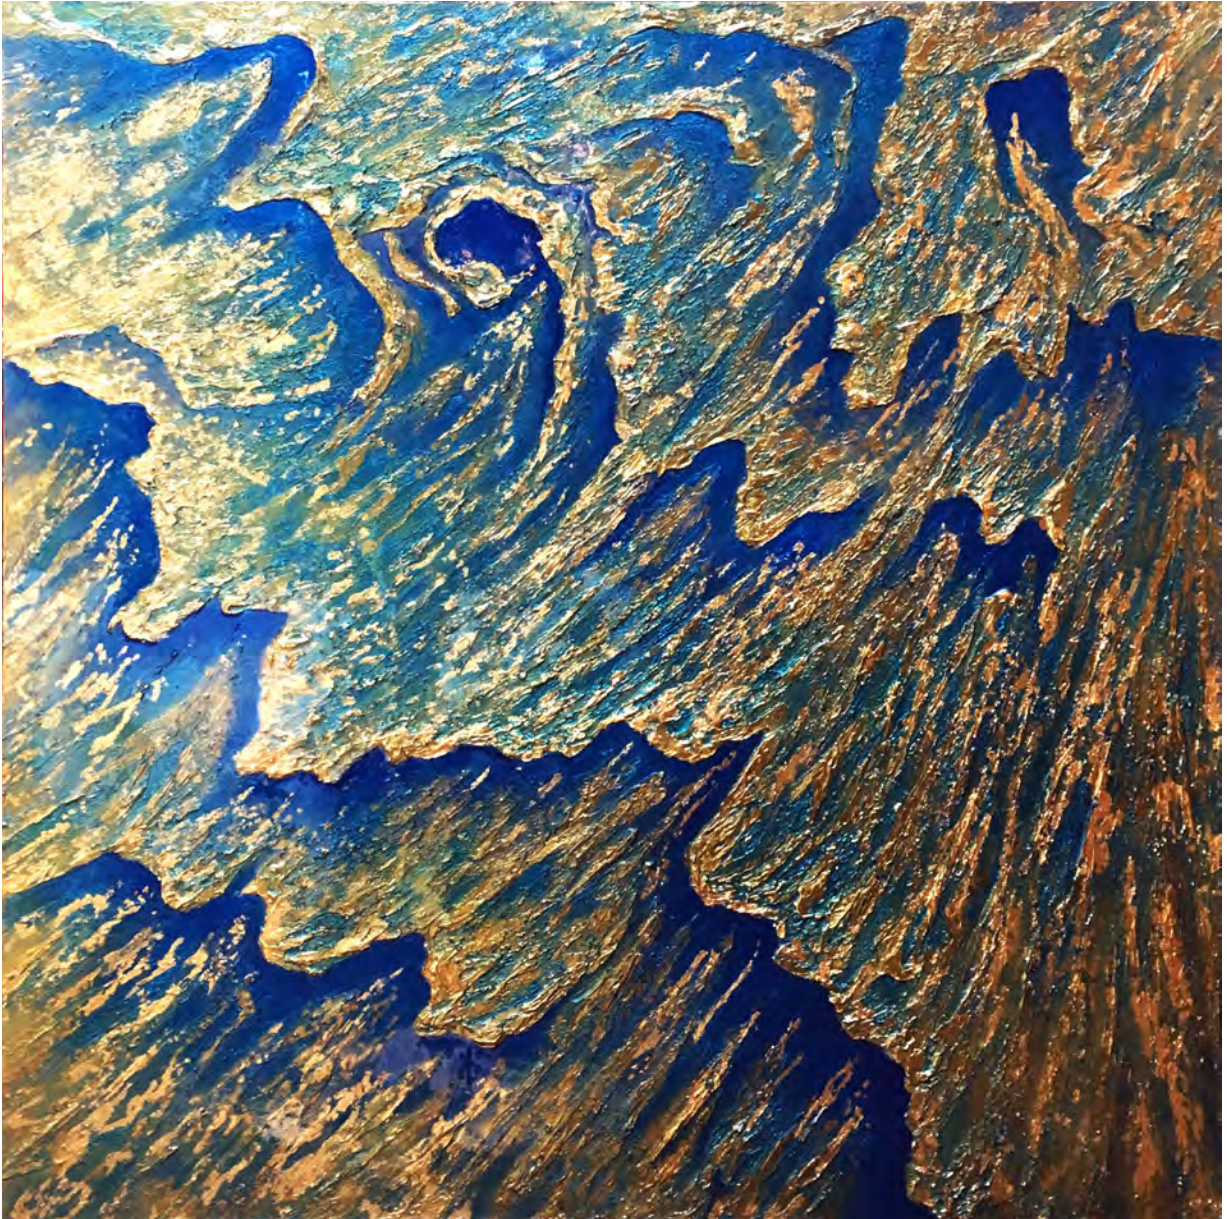

It Comes in Waves

Mixed media bas relief painting including gold leaf, metallic plaster, resin, and acrylic on wood panel, 48" x 48" x 2.75"