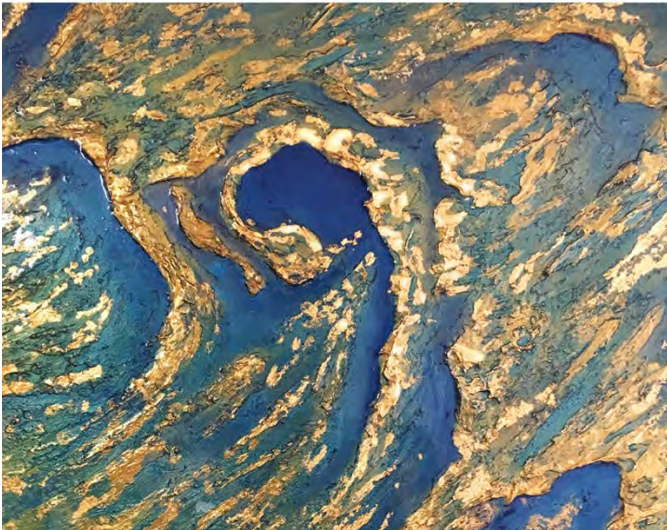

It Comes in Waves

Mixed media bas relief painting including gold leaf, metallic plaster, resin, and acrylic on wood panel, 48" x 48" x 2.75"