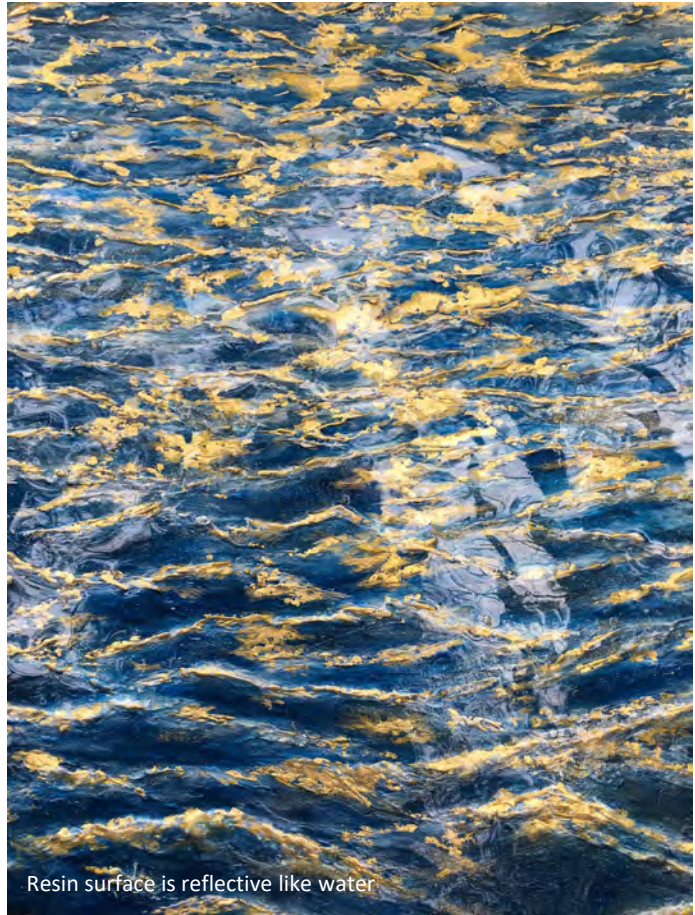

Quintessence

Mixed media painting including gold leaf, metallic acrylic, and resin on wood panel, 48" x 66" x 2"