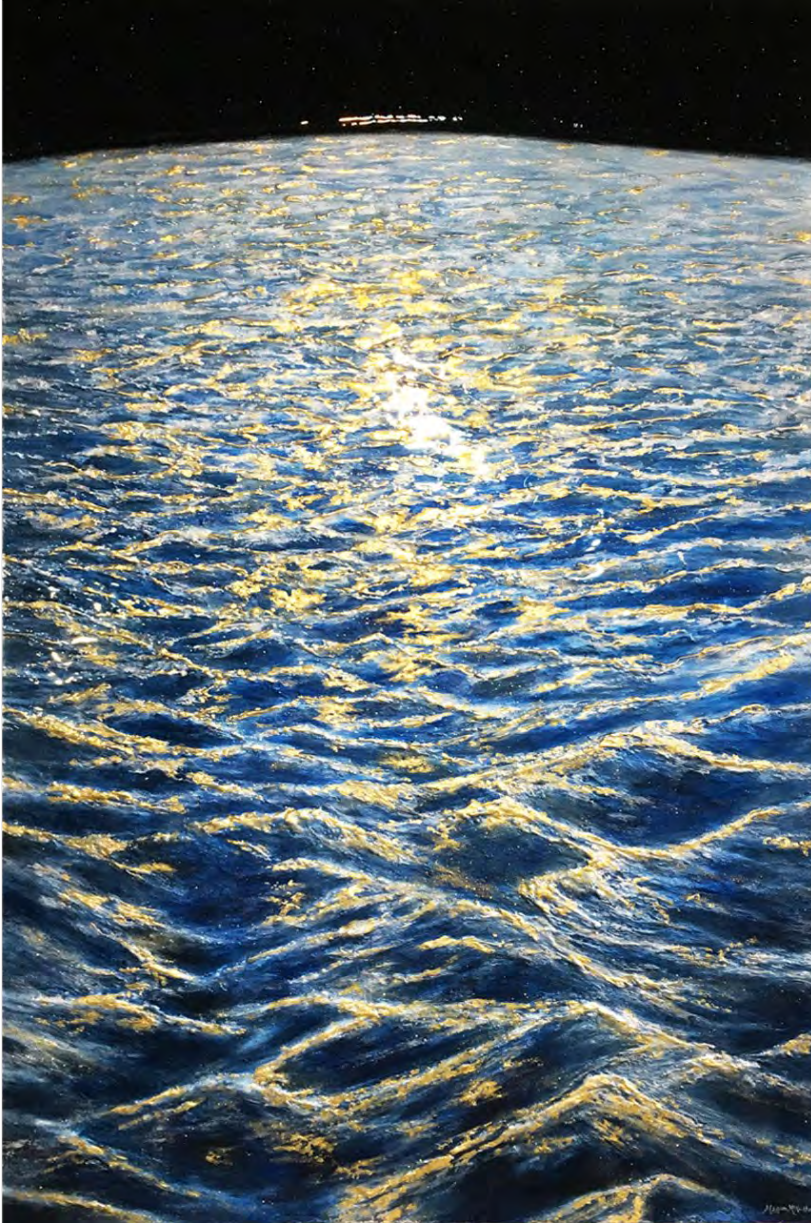

Quintessence

Mixed media painting including gold leaf, metallic acrylic, and resin on wood panel, 40" x 60" x 2"