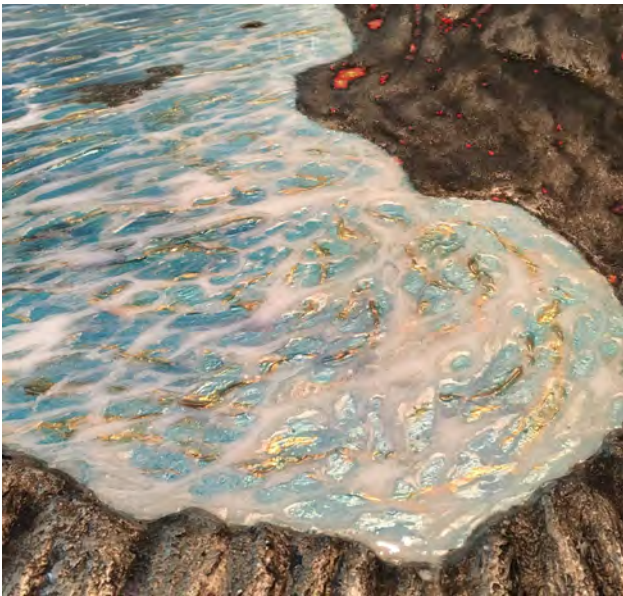

Power Within

Mixed media painting including gold leaf, metallic acrylic and flecks, and resin on gallery wrapped canvas 46" x 96" x 2"