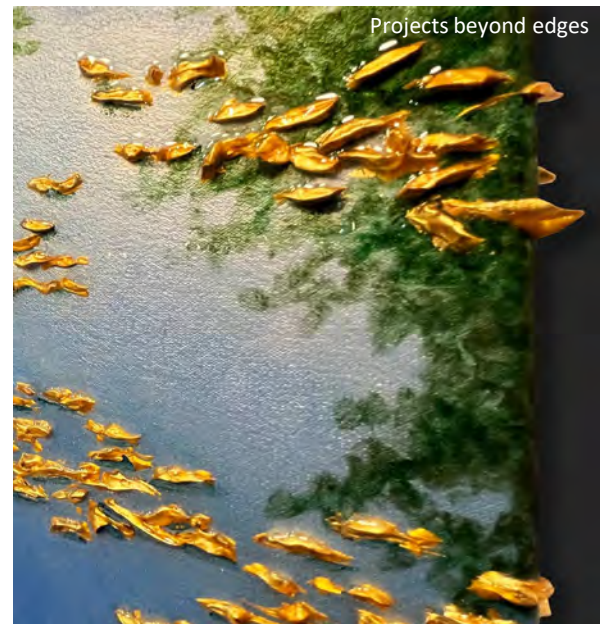

Projects beyond edges

Mixed media painting including gold leaf, metallic acrylic, and resin on gallery wrapped canvas 48" x 66" x 2"