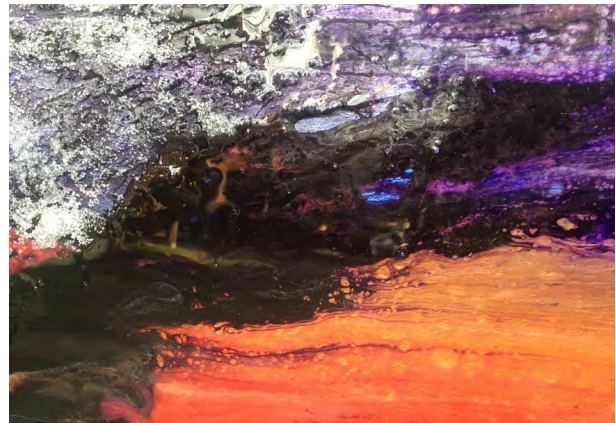

Creation Destruction

Mixed media painting including metallic paint and plaster, textural media, resin, and acrylic on wood panel, 48" x 96" x 2"