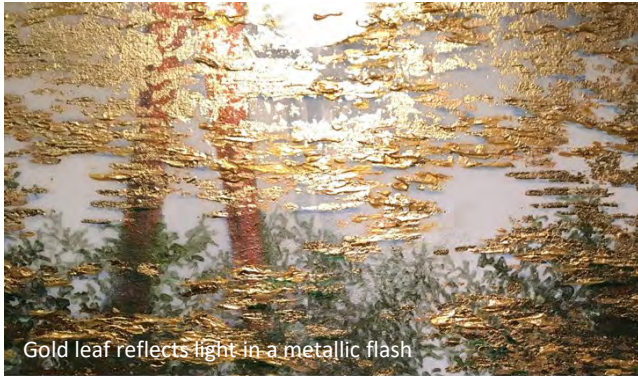

It Comes to You

Mixed media painting including crushed stone, glass, metals, resin, and acrylic on wood panel 48" x 48" x 2.75"

It Comes to You

Resin surface is reflective like water

Metal flecks sparkle in the light of the room

Design gallery wraps around sides

Mixed media painting including crushed stone, glass, metals, resin, and acrylic on wood panel 48" x 48" x 2.75"

There Is Always a Path

Mixed media painting including crushed stone, glass, metals, resin, and acrylic on wood panel, 48" x 48" x 2.75"

There Is Always a Path

Resin surface is reflective like water

Metal flecks sparkle in the light of the room

Mixed media painting including crushed stone, glass, metals, resin, and acrylic on wood panel, 48" x 48" x 2.75"

Growing Through

Mixed media painting including gold leaf, metallic acrylic, and resin on gallery wrapped canvas 58" x 94" x 2"

Growing Through

Gold leaf reflects light in a metallic flash

Resin surface is reflective like water; the brick building is reflecting in the surface of the painting