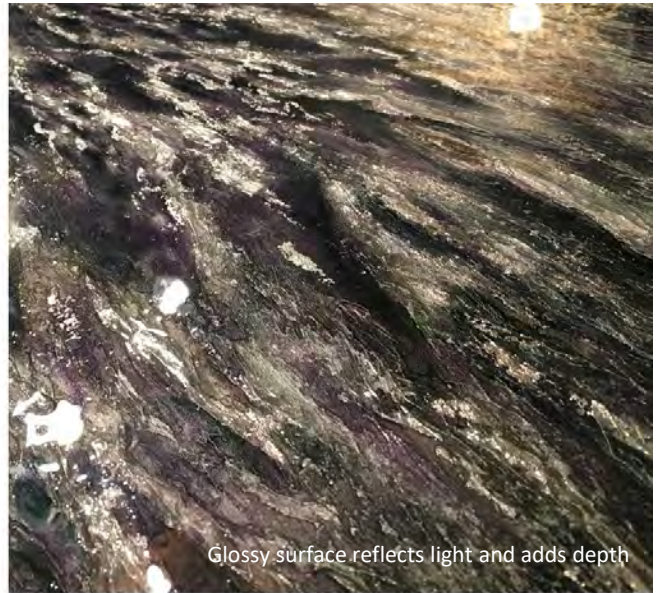

It's All There

Mixed media bas relief painting including silver leaf, metallic plaster, and acrylic on wood panel, 46" x 60" x 1.75"

Anticipation

Mixed media bas relief painting including silver leaf, metallic plaster, and acrylic on wood panel, 31" x 41" x 1.75"