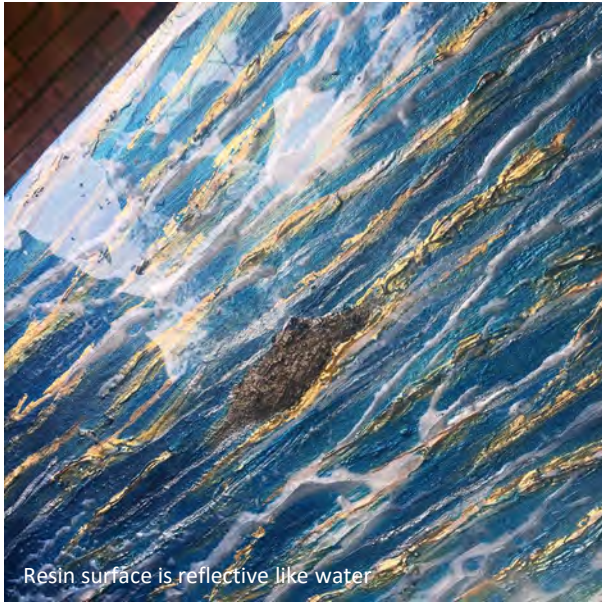

Power Within