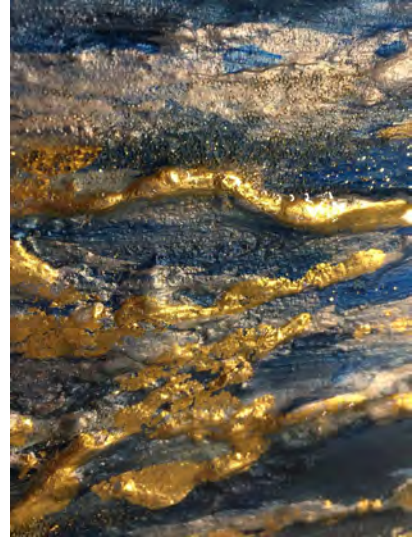

Quintessence

Mixed media painting including gold leaf, metallic acrylic, and resin on wood panel, 40" x 60" x 2"