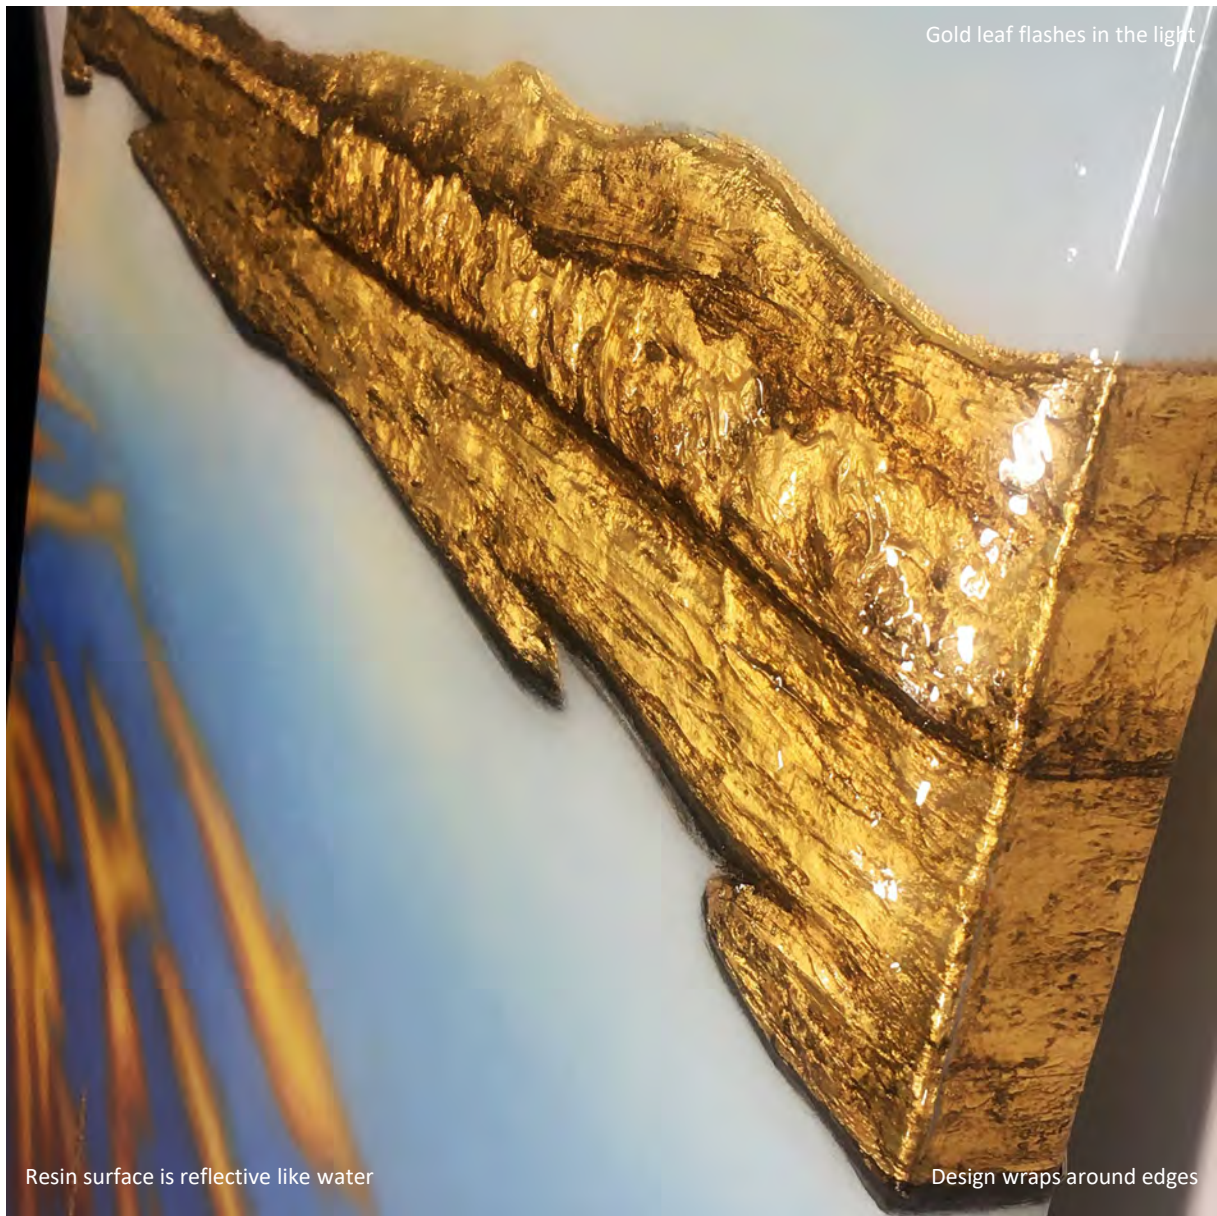

Begin Anew

Mixed media painting including metallic paint, texture media, gold leaf, and resin on 3 canvases 48" x 144" x 2"