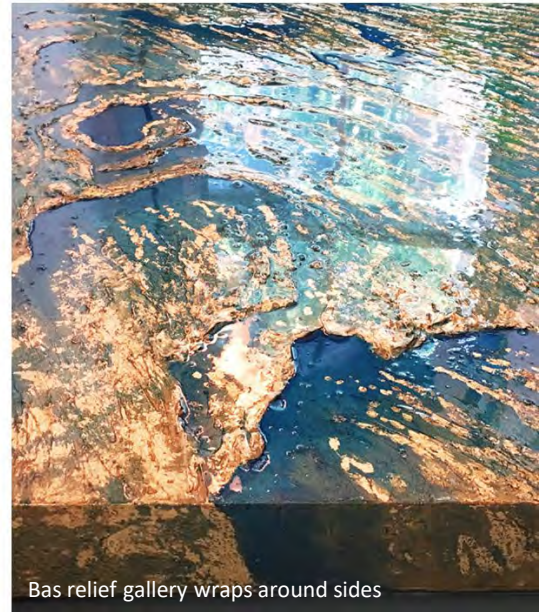

It Comes in Waves

Mixed media bas relief painting including gold leaf, metallic plaster, resin, and acrylic on wood panel, 48" x 48" x 2.75"