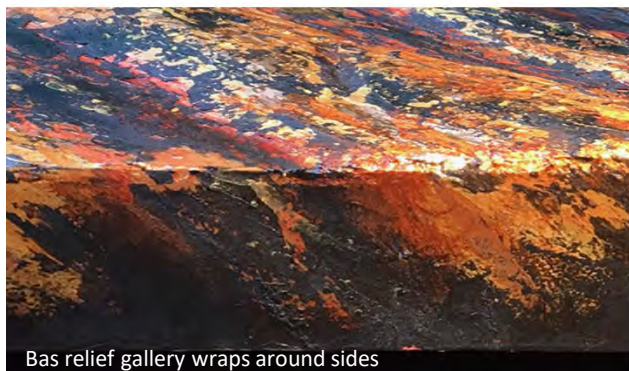

Gold and copper leaf reflect light in a metallic flash

Times Change

Bas relief gallery wraps around sides