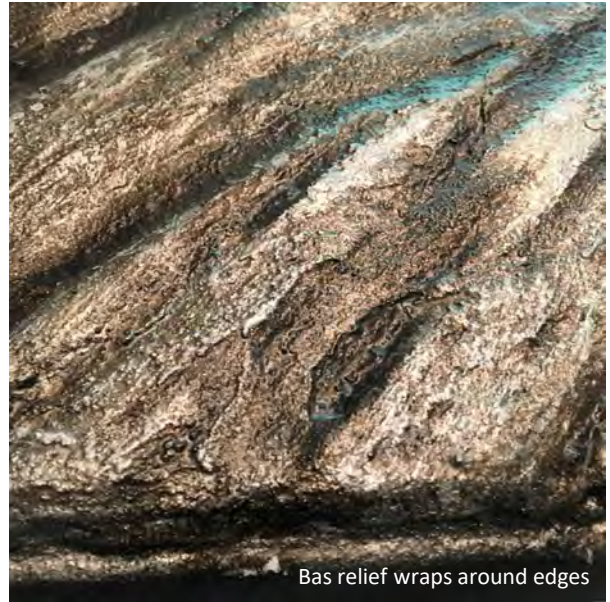

Power Within

Mixed media painting including gold leaf, metallic acrylic and flecks, and resin on gallery wrapped canvas 46" x 96" x 2"

Power Within

Resin surface is reflective like water

Bas relief wraps around edges