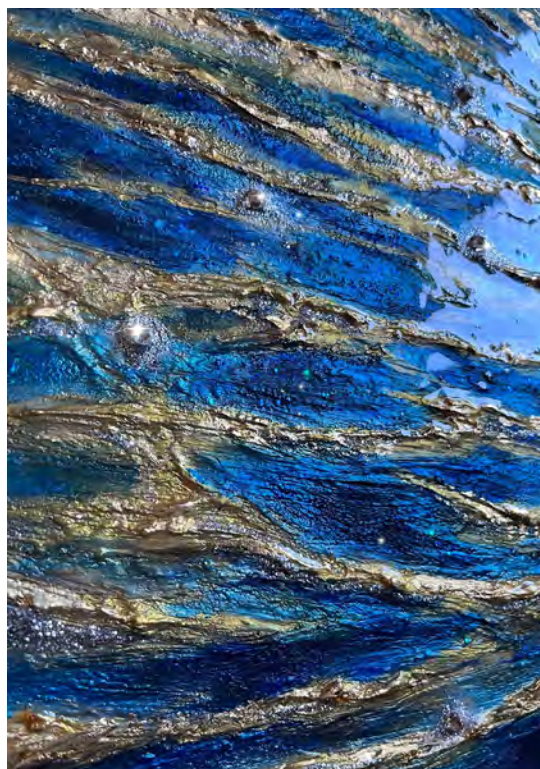

Beyond

Mixed media painting including gold leaf, metallic acrylic, textural media, crystal, and resin on canvas, 48" x 48" x 2"