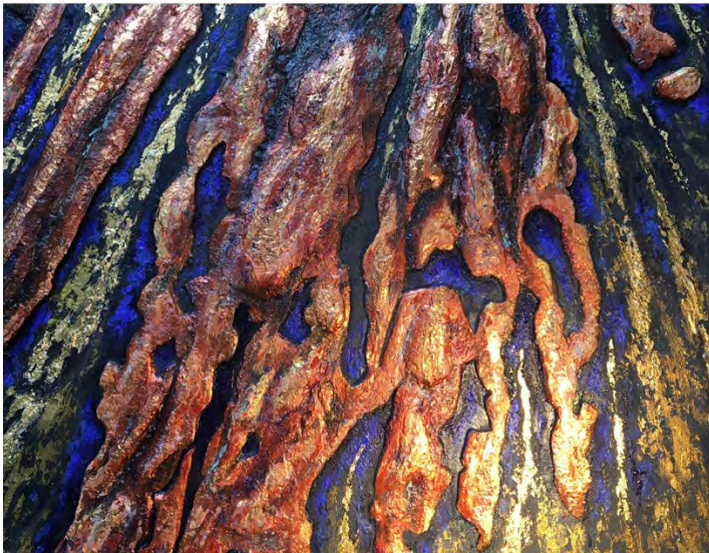

Being Free

Mixed media bas relief painting including gold and copper leaf, metallic plaster, and acrylic on wood panel, 60" x 60" x 3.25"

Being Free

Gold and copper leaf reflect light in a metallic flash