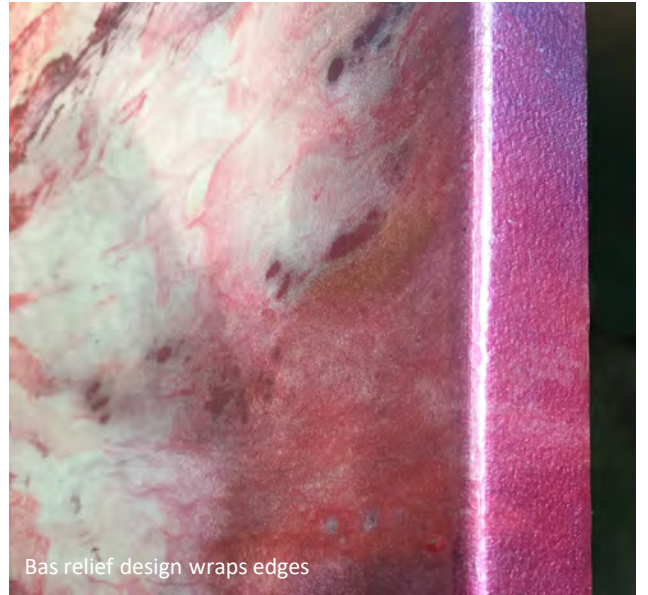

Glossy surface reflects like water