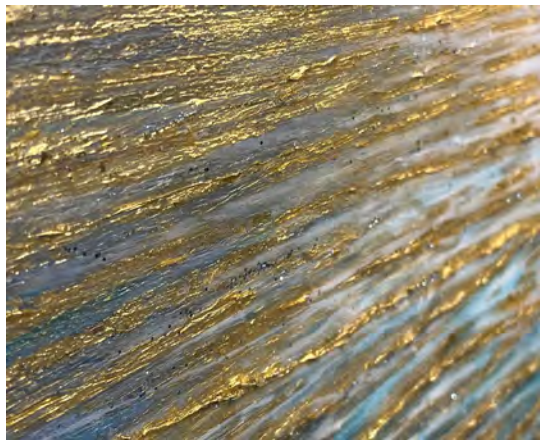

Beyond

Mixed media painting including gold leaf, metallic acrylic, textural media, crystal, and resin on canvas, 48" x 48" x 2"