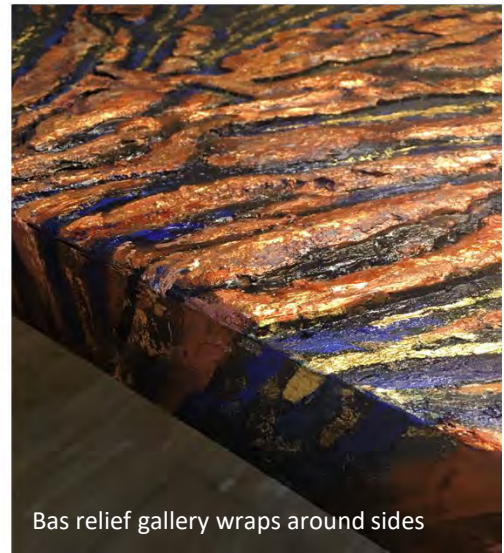

Being Free

Mixed media bas relief painting including gold and copper leaf, metallic plaster, and acrylic on wood panel, 60" x 60" x 3.25"

Being Free

Gold and copper leaf reflect light in a metallic flash