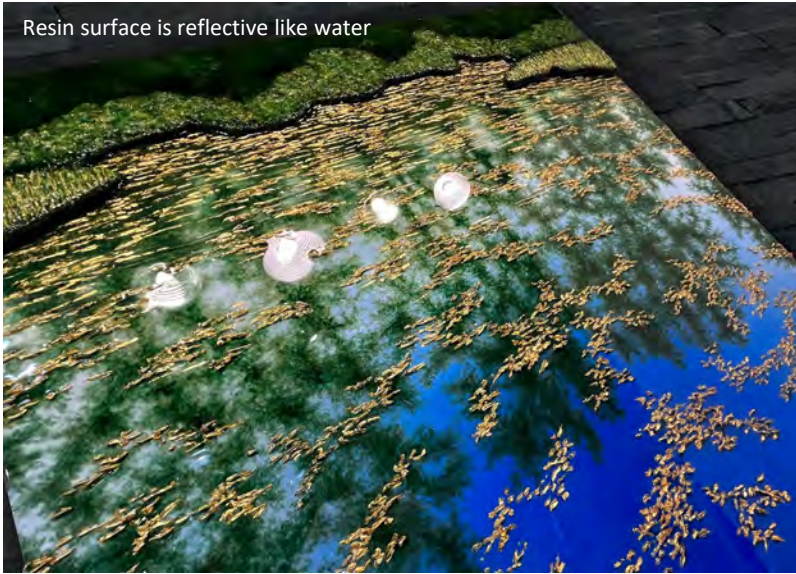

Surfacing

Resin surface is reflective like water

Gold leaf reflects light